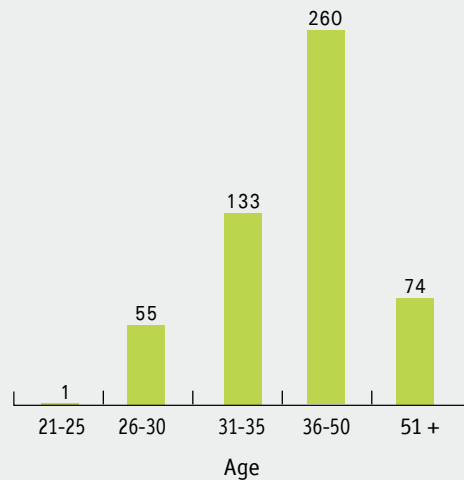

Appendix D

Master's Degree Recipients

Distribution of master's degrees, by discipline

Degree	Graduates
Biological Thought (MA)	6
Business Administration (MBA)	286
Computer Science (MSc)	28
Cultural Studies (MA)	7
Educational Administration, Policy, and Leadership (MA)	26
Education: Learning Technologies and Learning Systems (MA)	39
Interdisciplinary Democracy Studies (MA)	128
Social Psychology (MA)	3
Total	523

Distribution of graduates by age (based on self-reports)

Mean: 40.3; SD: 9.2; Median: 38